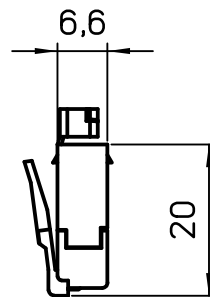

Diritti riservati All rights reserved

Date 06/11/06	CX 8 JM male connector RJ45 8P	Scale	
Sign. T.Tedeschi		1:1	